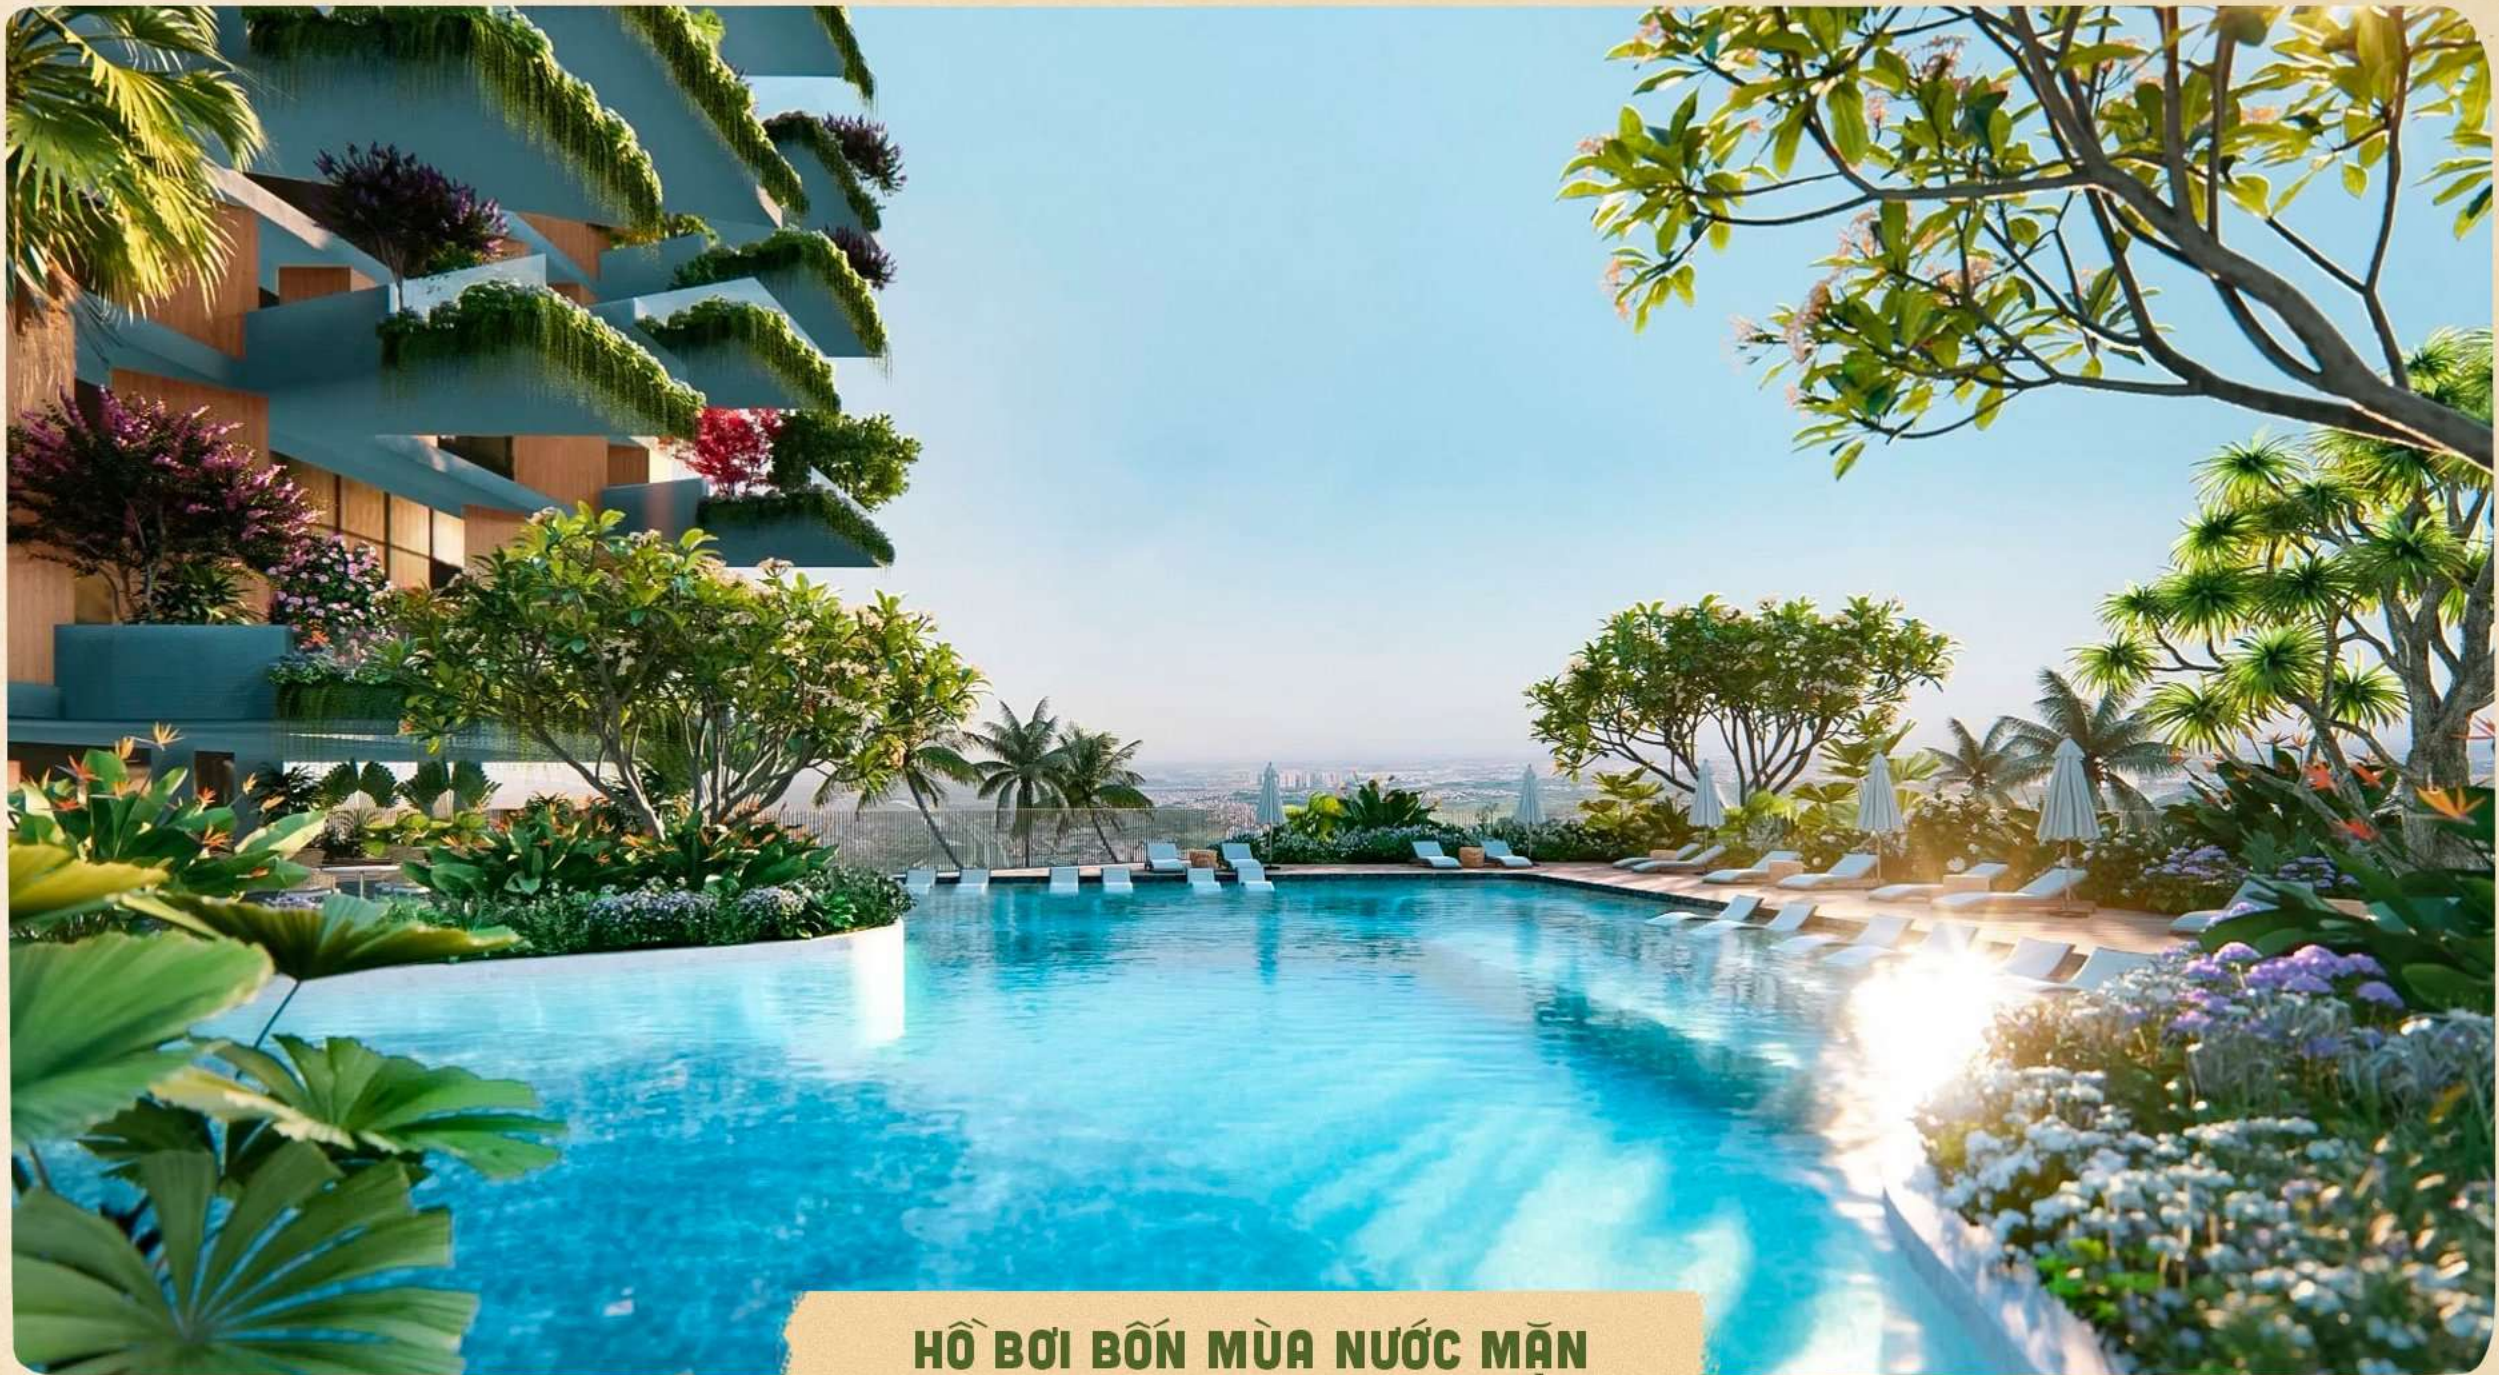

# **MERAKI RESIDENCES**

ĐỂ CON CHÁU ĐÒI VỀ THĂM ÔNG BÀ MỖI NGÀY

An aerial view of a large, modern children's playground. The playground features a variety of play structures, including a large wooden tree-like structure with a spiral slide, a large wooden slide, and a large wooden structure with a spiral slide. There are also several smaller slides and play structures scattered throughout the area. The playground is surrounded by lush green grass and numerous trees. In the background, there are some buildings and a parking lot. The overall atmosphere is bright and cheerful, with many children playing in the park.

QUẢNG TRƯỜNG TRẺ THƠ

**4000 M<sup>2</sup>**

**VƯỜN MƯA TRẺ EM**

**THIÊN ĐƯỜNG MUA SẮM, ẨM THỰC TIỆN NGHI - NGAY DƯỚI CHÂN TÒA NHÀ**

**HỒ BƠI BỐN MÙA NƯỚC MẶN**

**PHÒNG GYM**

**THƯ VIỆN**

**VƯỜN BBQ GIA ĐÌNH**