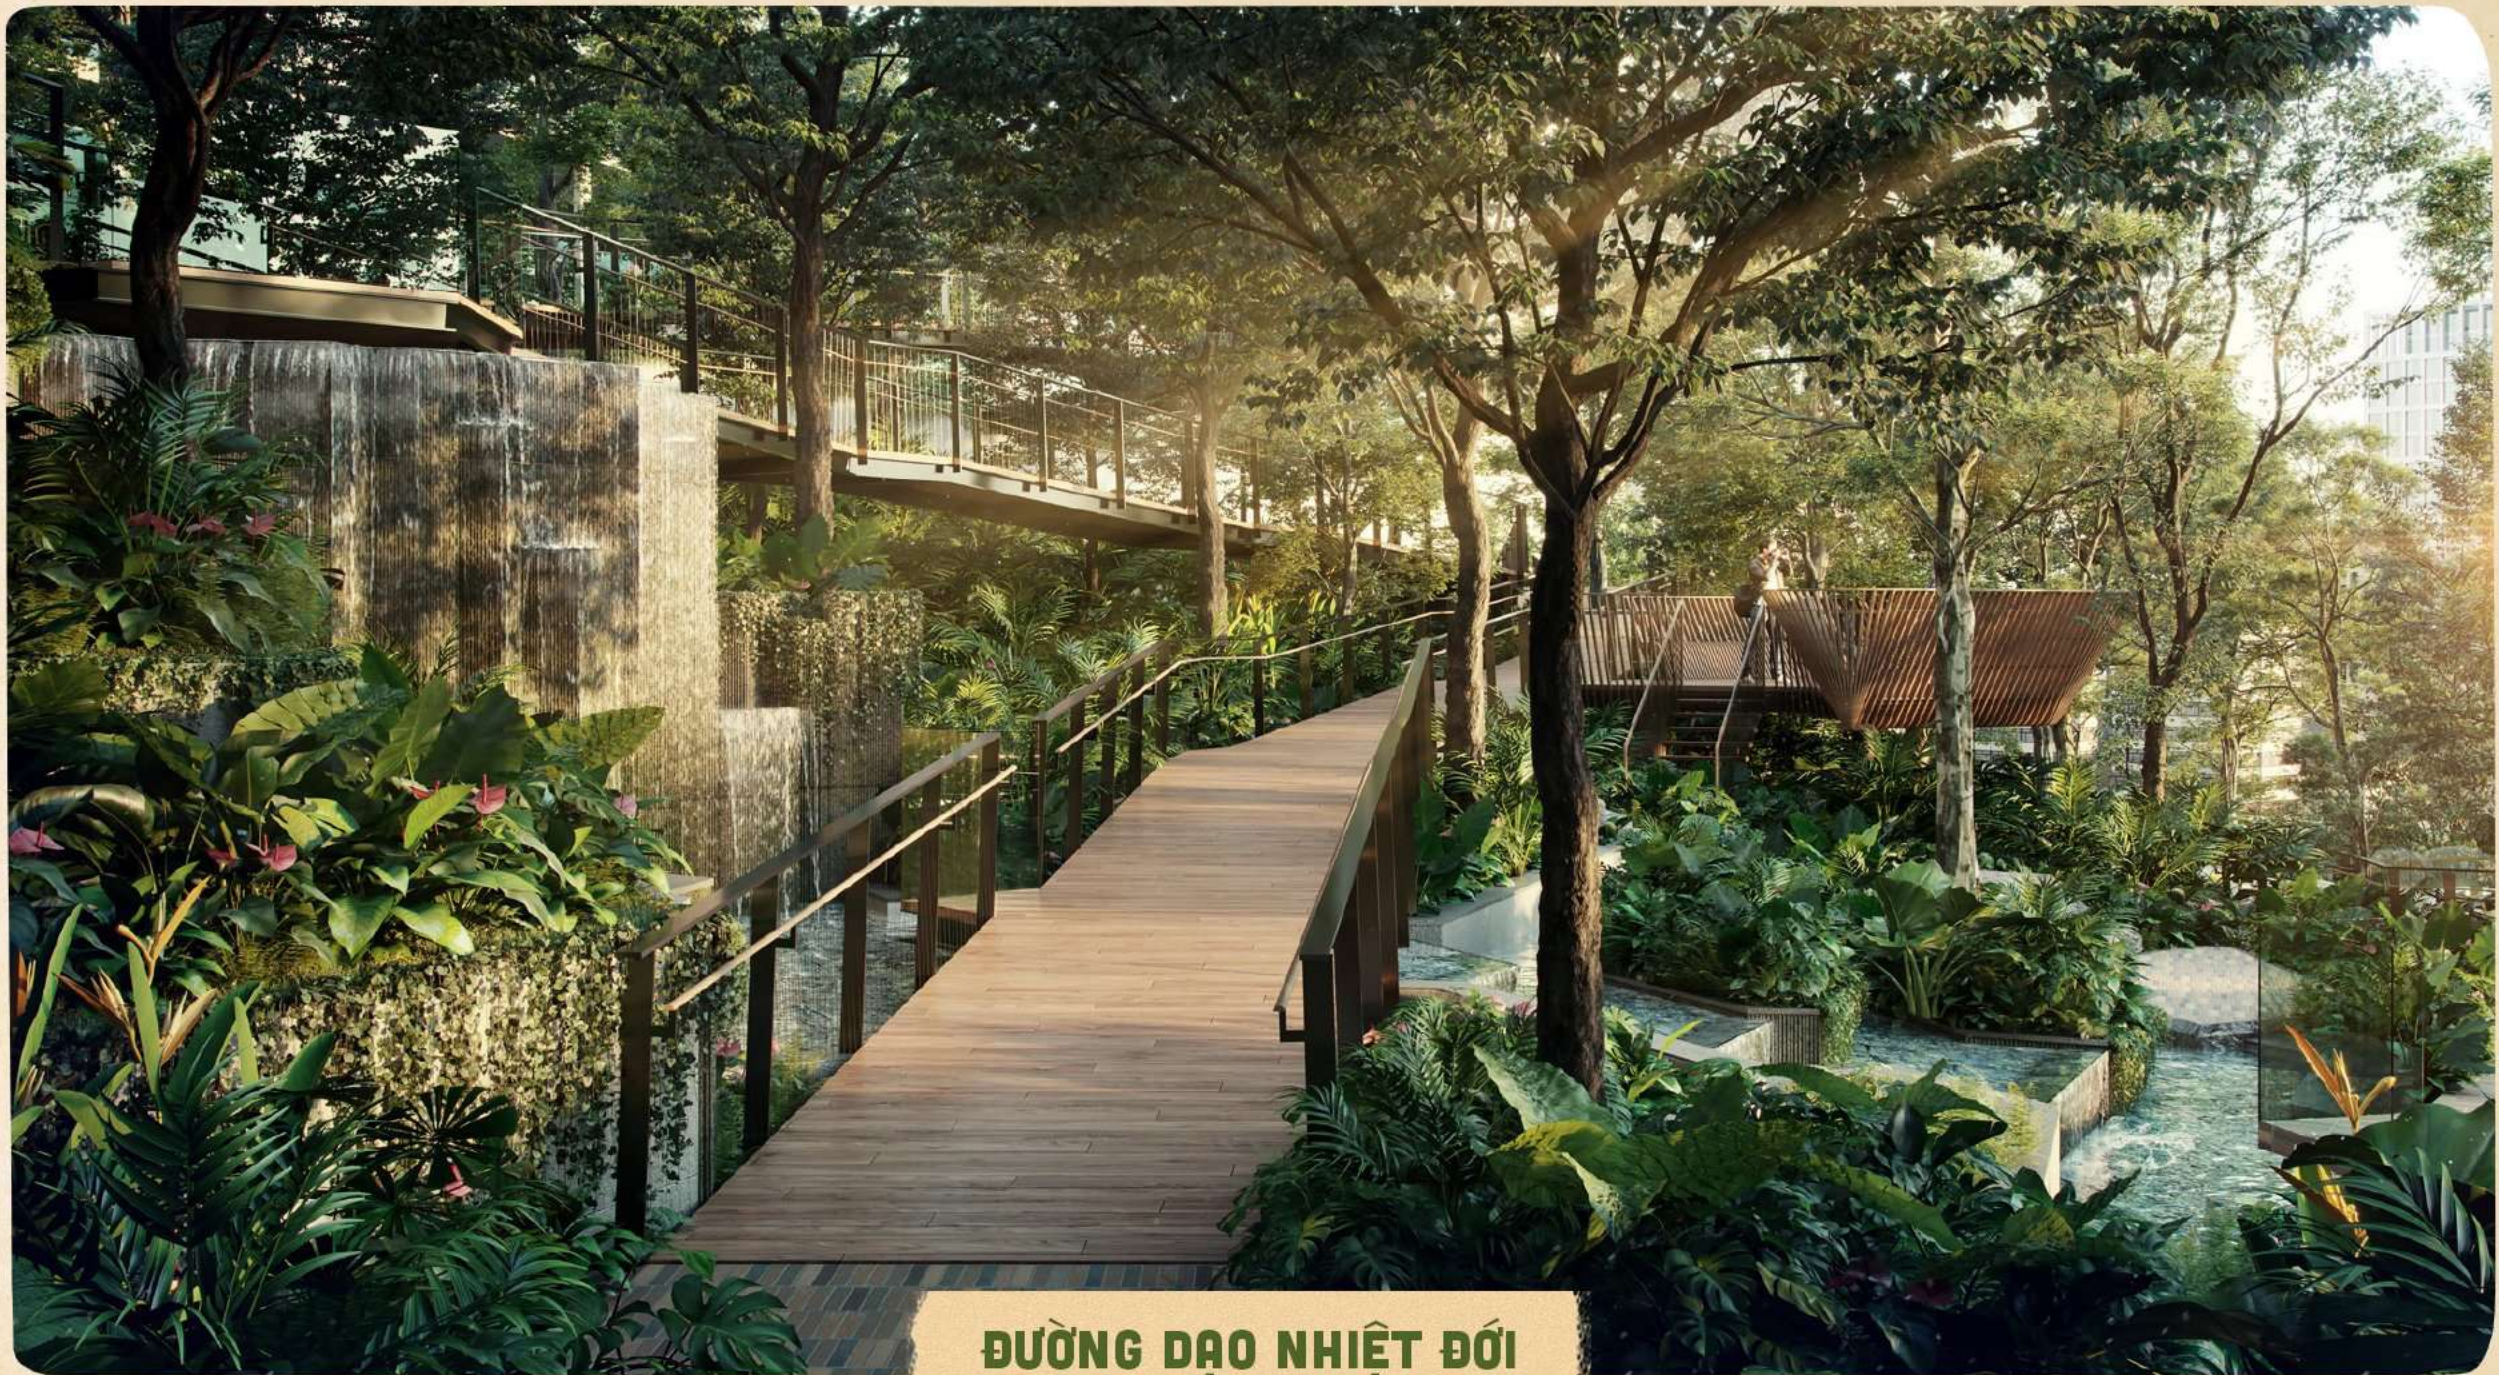

# **MERAKI RESIDENCES**

ĐỂ CON CHÁU ĐÒI VỀ THĂM ÔNG BÀ MỖI NGÀY

An aerial view of a large, modern children's playground. The playground features a variety of play structures, including a large wooden tree-like structure with a spiral slide, a large wooden slide, and a large wooden structure with a spiral slide. There are also several smaller slides and play structures scattered throughout the area. The playground is surrounded by lush green grass and numerous trees. In the background, there are some buildings and a parking lot. The overall atmosphere is bright and cheerful, with many children playing in the park.

QUẢNG TRƯỜNG TRẺ THƠ

**4000 M<sup>2</sup>**

**VƯỜN MƯA TRẺ EM**

**THIÊN ĐƯỜNG MUA SẮM, ẨM THỰC TIỆN NGHI - NGAY DƯỚI CHÂN TÒA NHÀ**

**HỒ BƠI BỐN MÙA NƯỚC MẶN**

**PHÒNG GYM**

**THƯ VIỆN**

**VƯỜN BBQ GIA ĐÌNH**