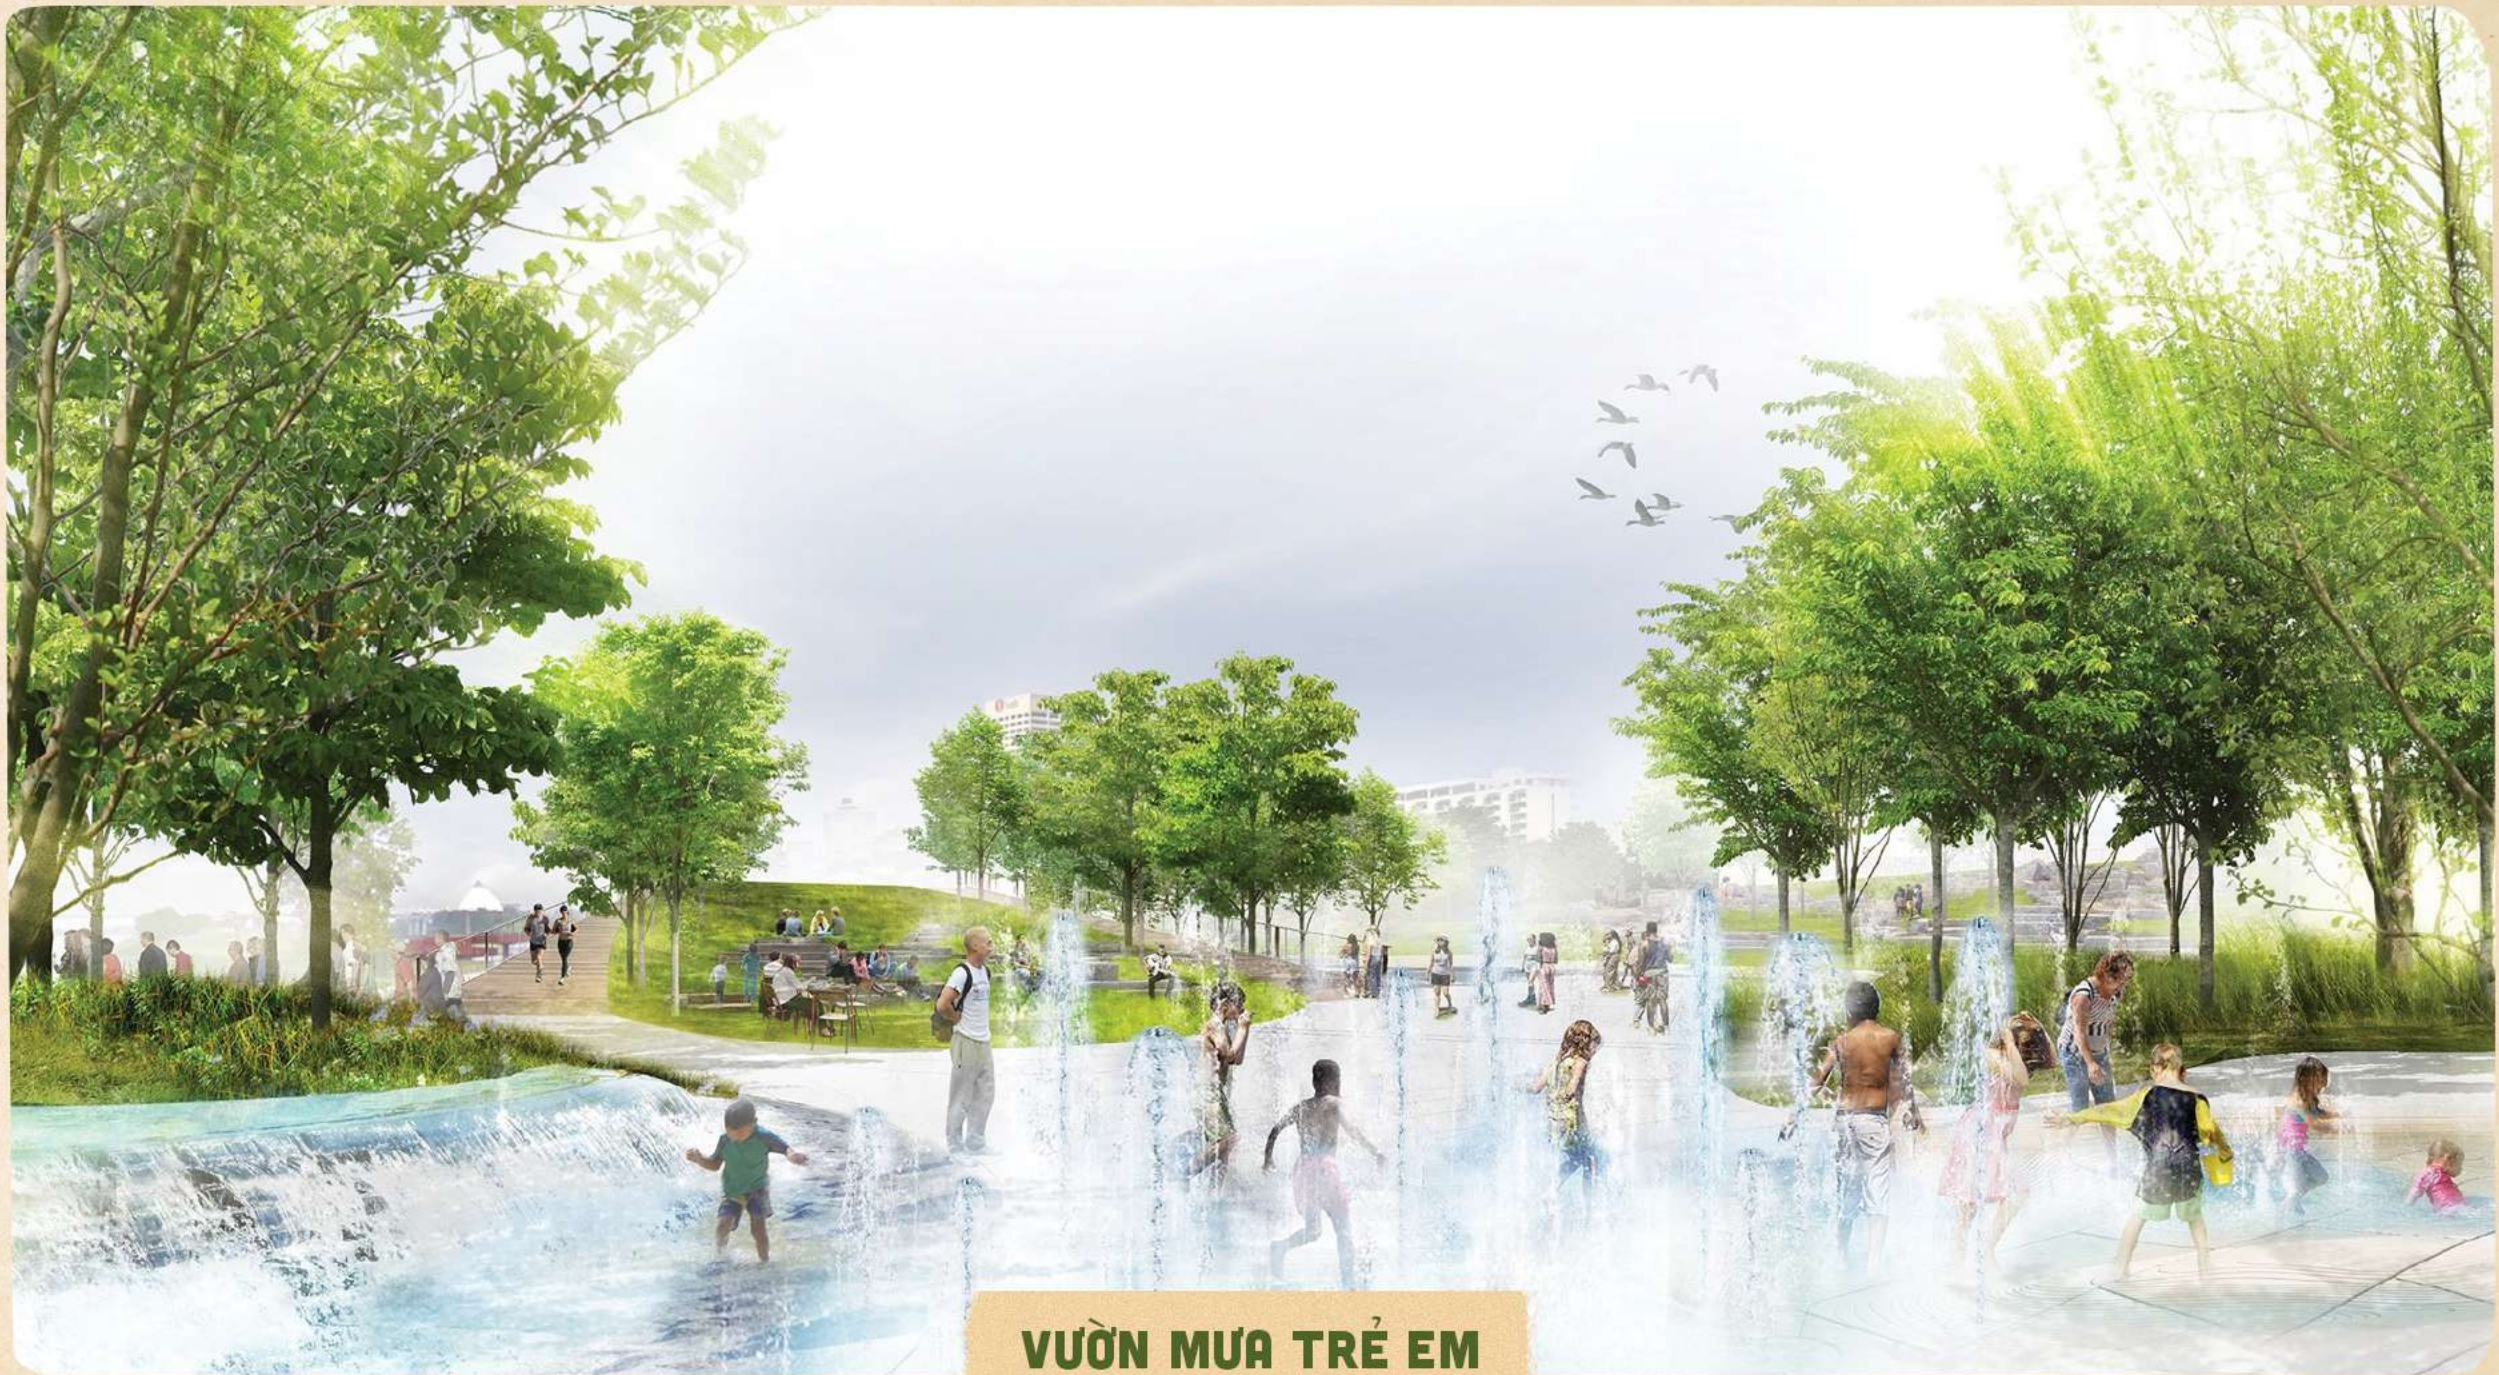

# **MERAKI RESIDENCES**

ĐỂ CON CHÁU ĐÒI VỀ THĂM ÔNG BÀ MỖI NGÀY

An aerial view of a large, modern children's playground. The playground features a variety of play structures, including a large wooden tree-like structure with a spiral slide, a large wooden slide, and a large wooden structure with a spiral slide. There are also several smaller slides and play structures scattered throughout the area. The playground is surrounded by lush green grass and numerous trees. In the background, there are some buildings and a parking lot. The overall atmosphere is bright and cheerful, with many children playing in the park.

QUẢNG TRƯỜNG TRẺ THƠ

**4000 M<sup>2</sup>**

**VƯỜN MƯA TRẺ EM**

**THIÊN ĐƯỜNG MUA SẮM, ẨM THỰC TIỆN NGHI - NGAY DƯỚI CHÂN TÒA NHÀ**

**HỒ BƠI BỐN MÙA NƯỚC MẶN**

**PHÒNG GYM**

**THƯ VIỆN**

**VƯỜN BBQ GIA ĐÌNH**