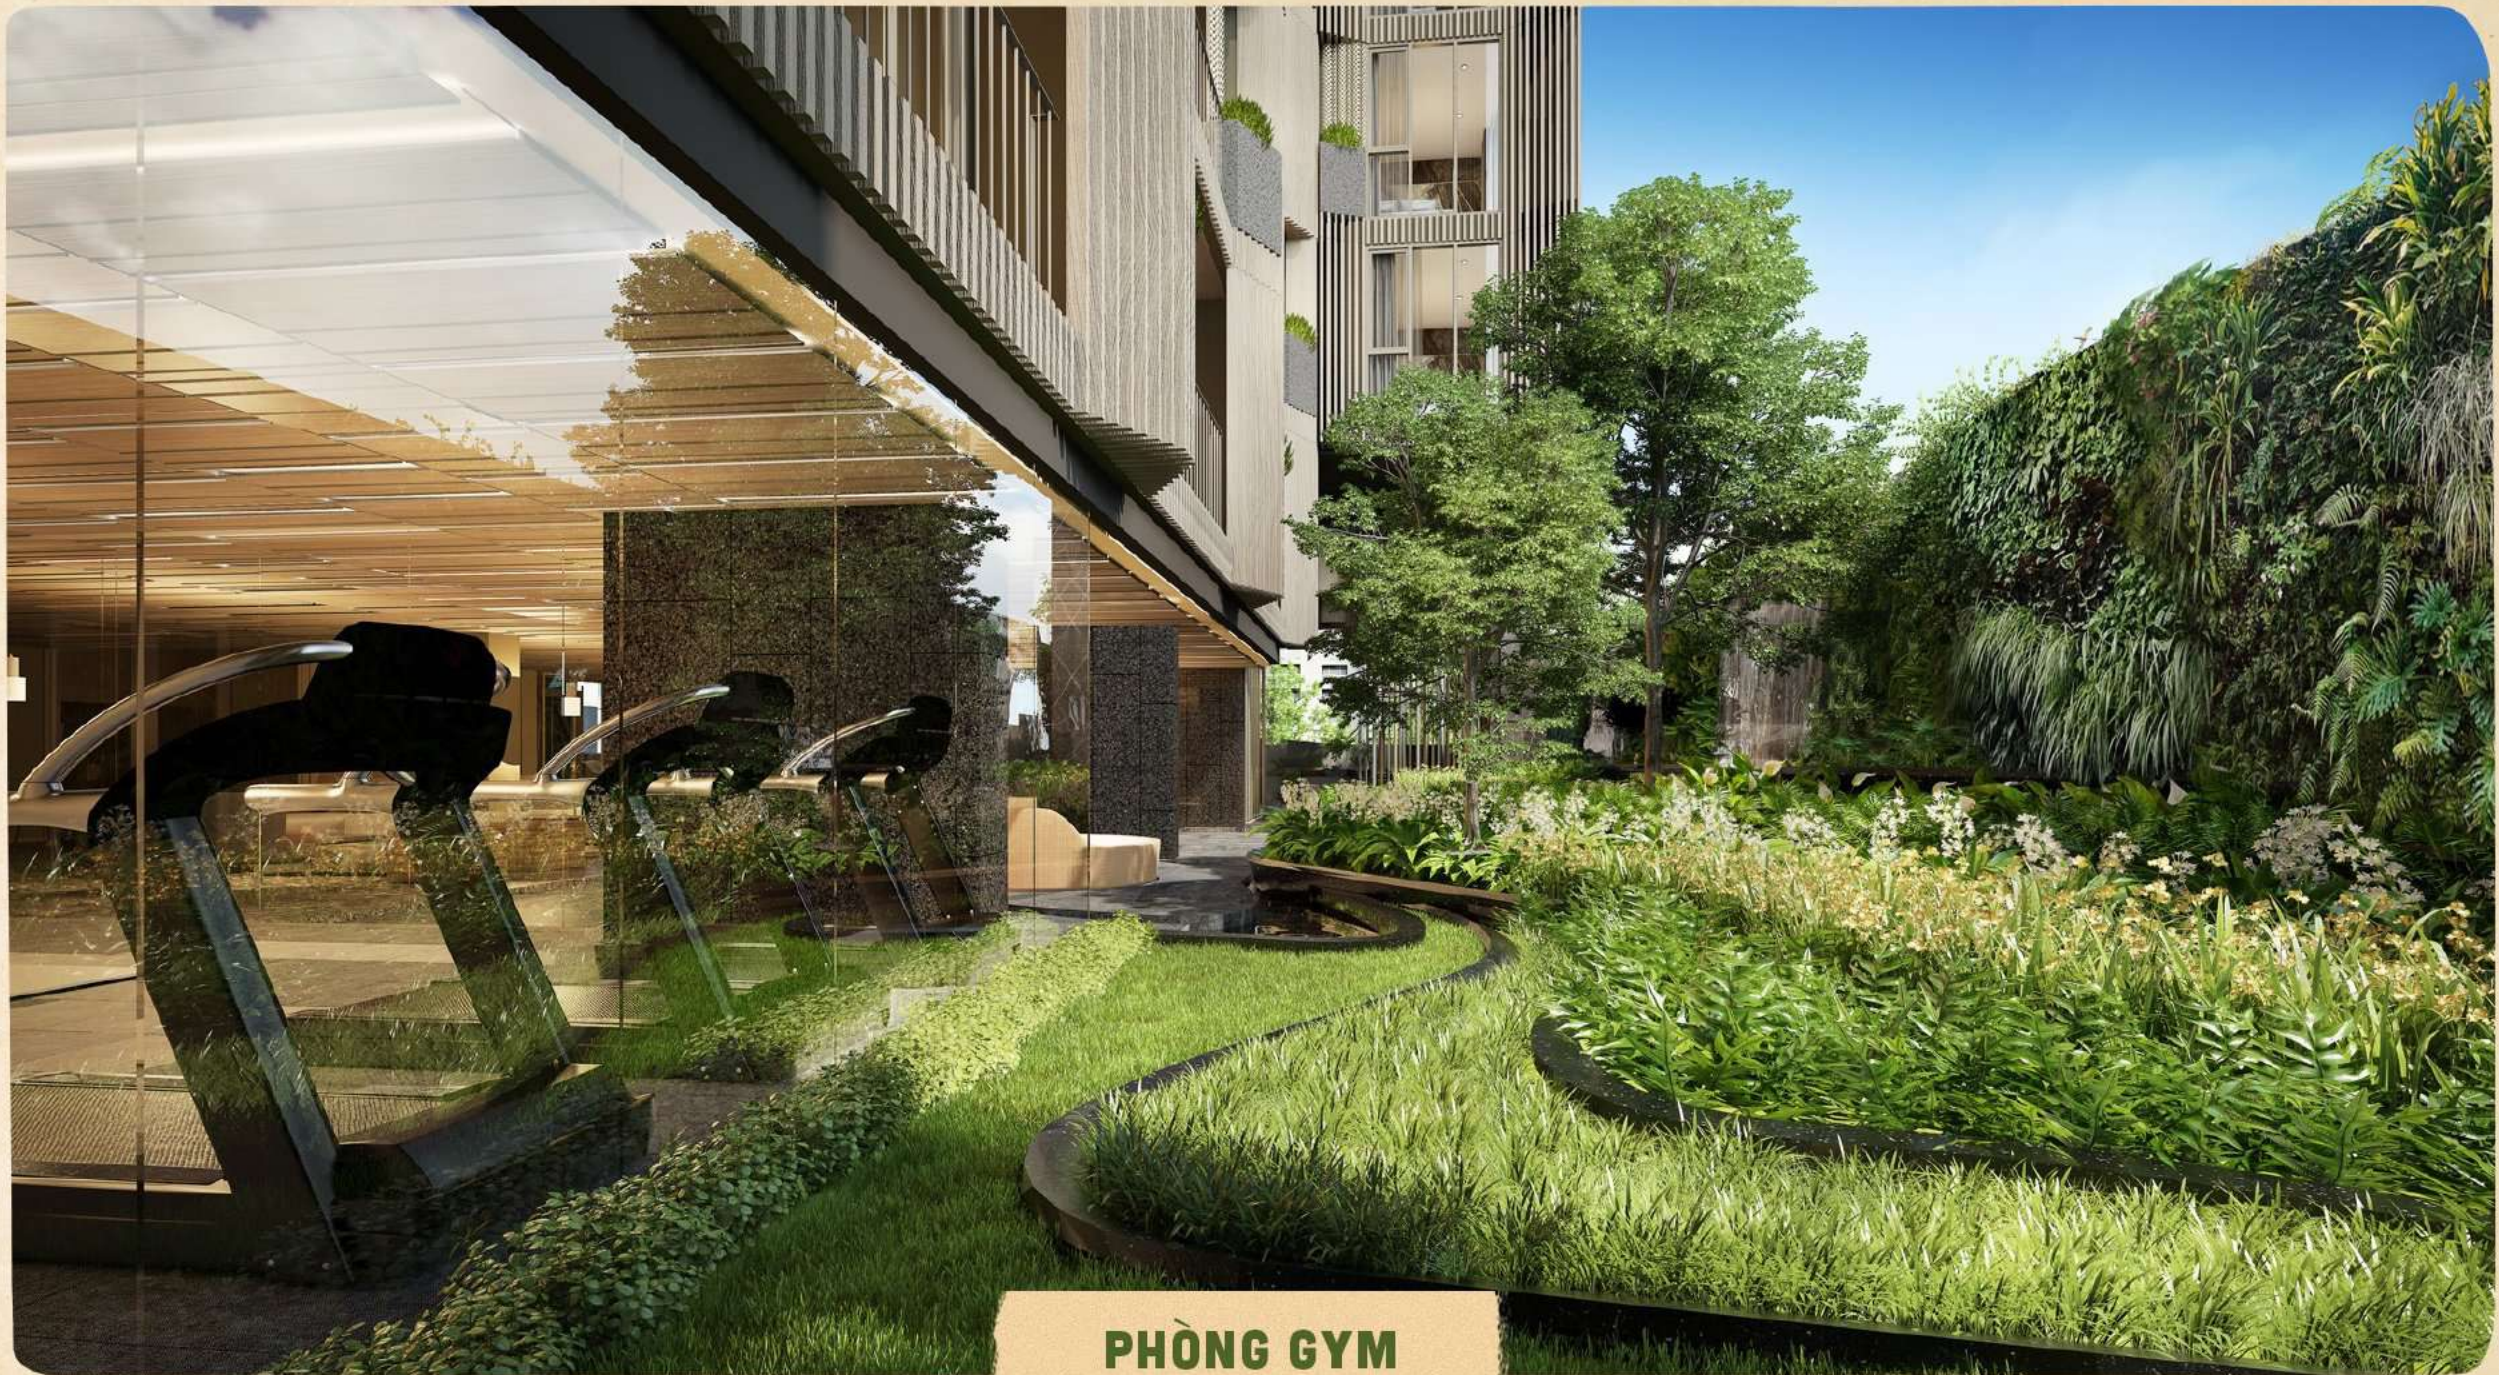

# **MERAKI RESIDENCES**

ĐỂ CON CHÁU ĐÒI VỀ THĂM ÔNG BÀ MỖI NGÀY

An aerial view of a large, modern children's playground. The playground features a variety of play structures, including a large wooden tree-like structure with a spiral slide, a large wooden slide, and a large wooden structure with a spiral slide. There are also several smaller slides and play structures scattered throughout the area. The playground is surrounded by lush green grass and numerous trees. In the background, there are some buildings and a parking lot. The overall atmosphere is bright and cheerful, with many children playing in the park.

QUẢNG TRƯỜNG TRẺ THƠ

**4000 M<sup>2</sup>**

**VƯỜN MƯA TRẺ EM**

**THIÊN ĐƯỜNG MUA SẮM, ẨM THỰC TIỆN NGHI - NGAY DƯỚI CHÂN TÒA NHÀ**

**HỒ BƠI BỐN MÙA NƯỚC MẶN**

**PHÒNG GYM**

**THƯ VIỆN**

**VƯỜN BBQ GIA ĐÌNH**